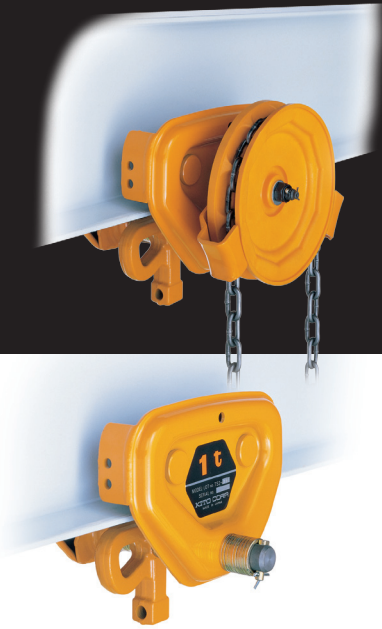

T52

Series Manual Trolleys

1/2 to 20 metric tonne capacity, industrial quality, built for long life

Whether plain or geared, there's a trolley to fit every KITO hoist. The reliability, smoothness of operation, and safety of your hoist is dependent on the trolley. Be sure to choose KITO quality and safety for both the hoist and trolley.

FEATURES

- » 1/2 to 20 tonne capacity allows you to choose the capacity that meets your needs
- » At rated capacity, load-bearing parts are only stressed to 20% of their limit
- » Heat treated steel wheels are hardened for long, trouble-free life
- » Lifetime lubricated ball bearings increase reliability and reduce maintenance
- » Adjustable to fit any beam—tapered or flat flanged, easily adapted for your shop or plant
- » Low minimum radius for curved beams for smooth travel around tight curves
- » Safety Lugs as standard