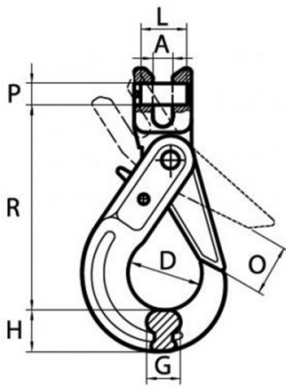

- Overhead Lifting

MATERIAL

- Premium Fine Grain Alloy Steel

WWW.KITO.CA | 1.888.322.KITO (5486)

All specifications, dimensions and drawings are available at www.kito.ca, or call our Customer Service staff for friendly and expert advice on models and options.

2

V10 ALLOY CHAIN
ACCESSORIES

V10 CLEVIS SELF-LOCKING HOOKS SERIES

DIAGRAM DRAWINGS

V10 CLEVIS SELF-LOCKING HOOKS SERIES

PRODUCTS SPECIFICATIONS

Product	Manufacturer Part No.	Chain Size Inches	Chain Size mm	Dim A	Dim D	Dim G	Dim H	Dim O	Dim P x L	Dim R	Lbs. Per Ea.	Working Load Limit (Lbs.)
8998100	CRFX06	7/32	6	0.264	1.378	0.630	0.807	1.102	0.29 x 0.65	3.700	1.10	2700
8998200	CRFX07	9/32 - 5/16	7-8	0.335	1.713	0.787	1.024	1.339	0.38 x 0.91	4.843	2.12	5700
8998400	CRFX10	3/8	10	0.472	2.205	0.965	1.181	1.772	0.49 x 1.16	5.650	3.53	8800
8998600	CRFX13	1/2	13	0.591	2.717	1.358	1.575	2.028	0.63 x 1.46	7.067	6.90	15000
8998800	CRFX20	5/8	16	0.748	3.150	1.398	1.969	2.362	0.79 x 2.05	8.543	12.79	22600